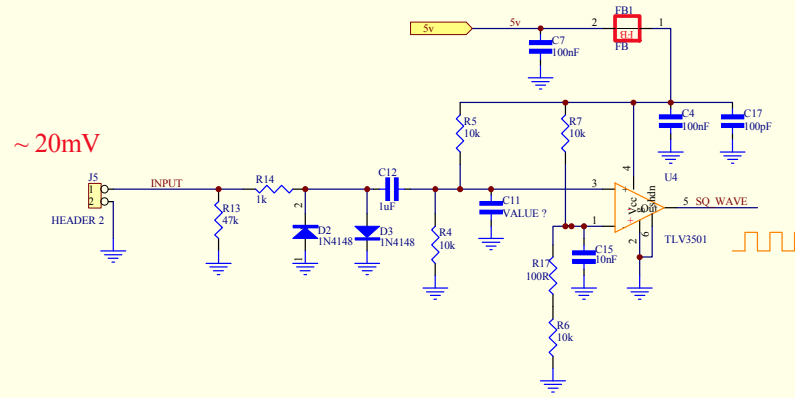

Input stages_rf band decoder Dec 2020 REV 3 mARCH 2021

Mar 13th Vers 3 corrected TLV3501 footprint

10/12/2020

Title RF input stages		Revision: 1		(C) VK3PE 2020	
Size: A3	Number:	Date: 4-May-2021	Time: 10:09:50	Sheet 2	of 2
File:					