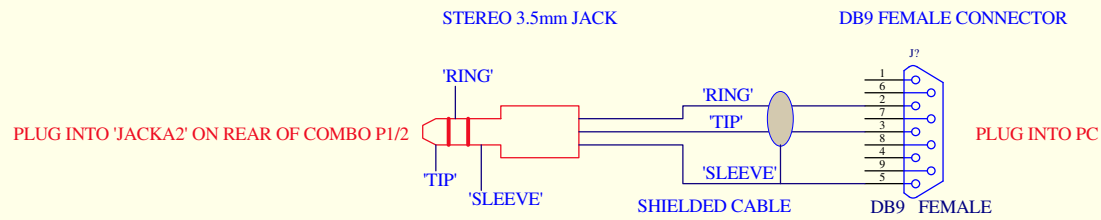

RS232 ADAPTER CABLE FOR COMBO P1/2, TO PC

NOTE; UNFORTUNATELY, THIS CABLE HAS A REVERSED PINOUT TO ORIGINAL G3XJP VERSION.