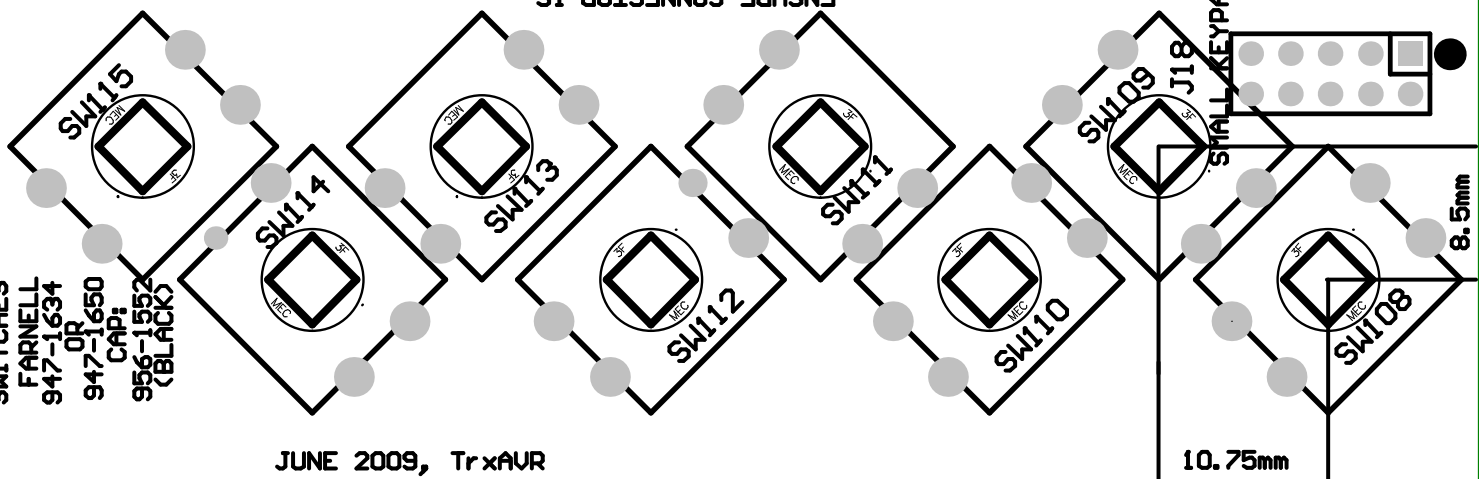

CAN TRIM PCB ONLY  
 ← LOAD KEYS TO SUIT LCD USED. CHECK SIDE I →

FOR SHORT KEYPAD.

SWITCHES  
FARNELL  
947-1634  
OR  
947-1650  
CAP:  
956-1552  
(BLACK)

JUNE 2009, TrxAUR