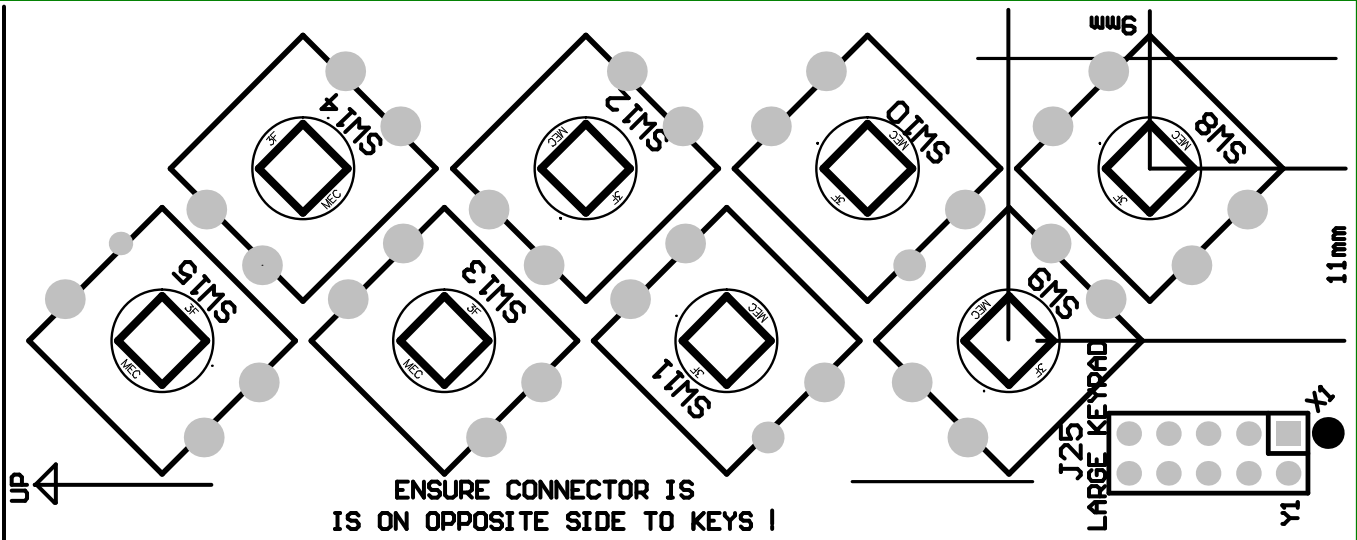

CAN TRIM PCB ONLY  
 ← LOAD KEYS TO SUIT LCD USED. CHECK SIDE I →

FOR SHORT KEYPAD.

SWITCHES  
FARNELL  
947-1634  
OR  
947-1650  
CAP:  
956-1552  
(BLACK)

JUNE 2009, TrxAUR