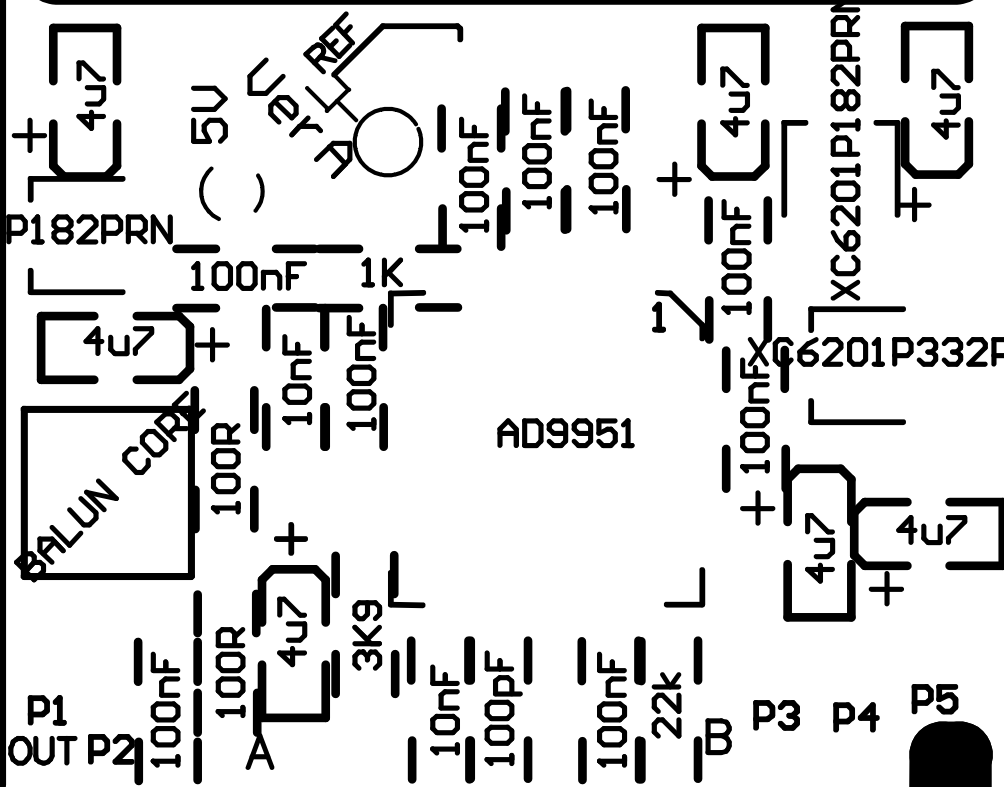

PICaSTAR

AD9951 DDS CARRIER

XC6

<Version by UK3PE \* C.S.>

<Version by UK3PE \* C.S.>

<Version by UK3PE \* C.S.>

bead  
FB

bead  
FB  
5v

FIT FB2 ACROSS HERE

insulated wire link

bead  
FB